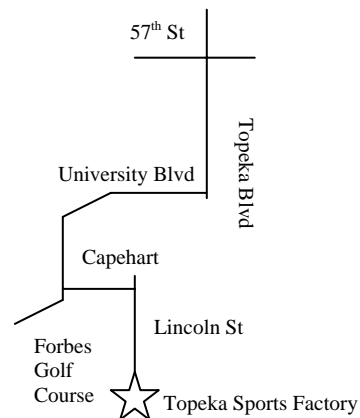

Topeka Sports Factory
600 SW Capehart Rd
Topeka, KS 66619

Call 862-1541

Directions

Go south on Topeka Blvd past 57th Street to University Blvd and turn right. Follow University back south past Pauline Central to Forbes Golf Course. Turn left into golf course and look for the big white building with a blue roof south of the Clubhouse. That's us!